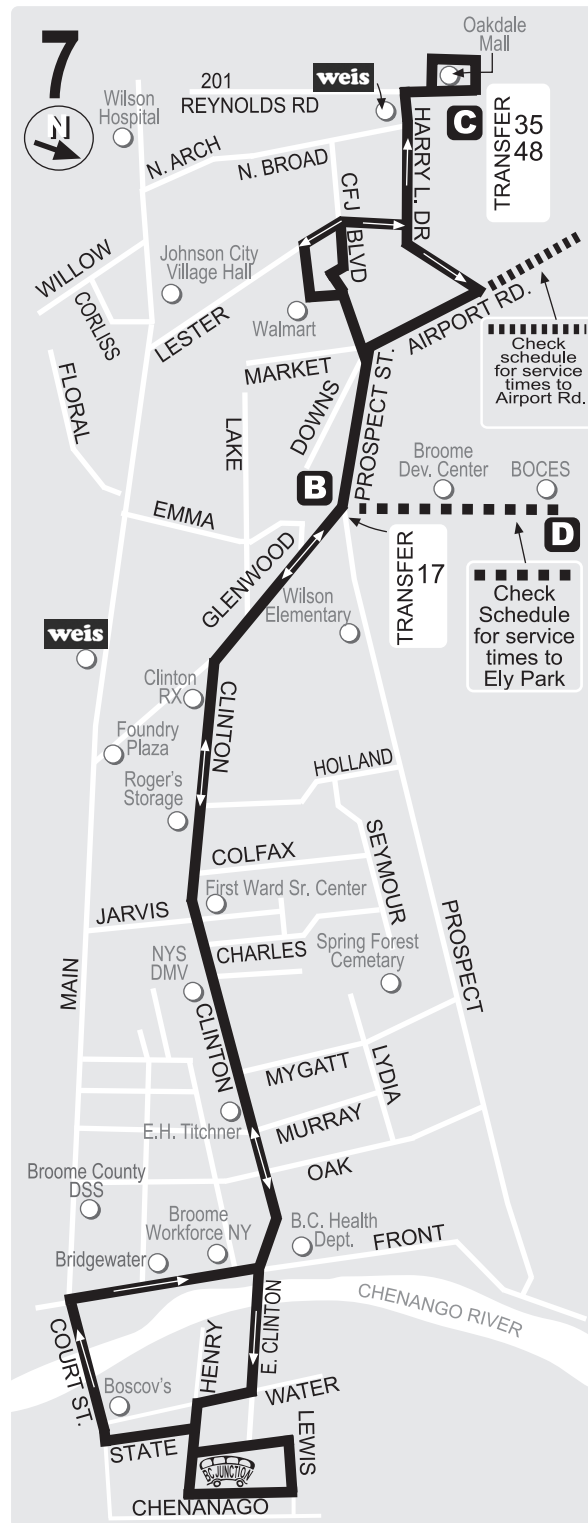

FARES:

1. •Standard Fare..... $1.50
   - •Under age 5 (accompanied by adult)..... FREE
   - •Senior Citizens age 65 and over* $0.75
   - •Medicare Card Holder* $0.75
   - •Persons with Disabilities* $0.75
     (Must show valid OFA, Disabled or BC Lift ID Card)
   - *Monday - Friday: 9:15am to 3:15pm and after 6pm
   - *All day Saturday and Sunday
   - •Transfers (valid for one [1] hour after time of issue)..... FREE
   - •22 One-Ride Passes $30.00
   - •31 Day Pass¹ $52.50
   - •31 Day Pass¹ for elderly, persons with disabilities² $33.00
   - •31 Day Pass¹ for students³ $33.00
   - •W.E.R.C. Pass ..... FREE
2. **Working Employed parents Ride Cost-free.**
   Working parents with minor dependents may qualify for a free bus pass..... 778-6515
1. ¹ All 31 Day Bus Passes are good for unlimited trips for 31 consecutive days after first use.
  2. ² Must have valid OFA, Disabled or BC Lift ID Card to qualify.
  3. ³ Students must show proof of full time status

Bus passes, ride cards and schedules may be obtained at the BC Junction, BC Transit Administrative Offices and weis markets. Discounted 12 Ride Pass for only $15.00 at weis markets.

LOSE SOMETHING?..... 763-4464

COMMENTS: Your comments are important to us. You may make your comments on comment cards available at all B.C. Transit offices and all buses. You may also call us at 763-4464, or submit comments online at www.ridebctransit.com.

EFFECTIVE 8/22/11 - 2/12

7 Clinton St.

- Workforce NY
- First Ward Senior Center
- Airport Road Loop
- JC Walmart
- Oakdale Mall

EVENING & WEEKEND SERVICE

- Ely Park
- Broome Developmental Center
- Oakdale Mall
- JC Walmart