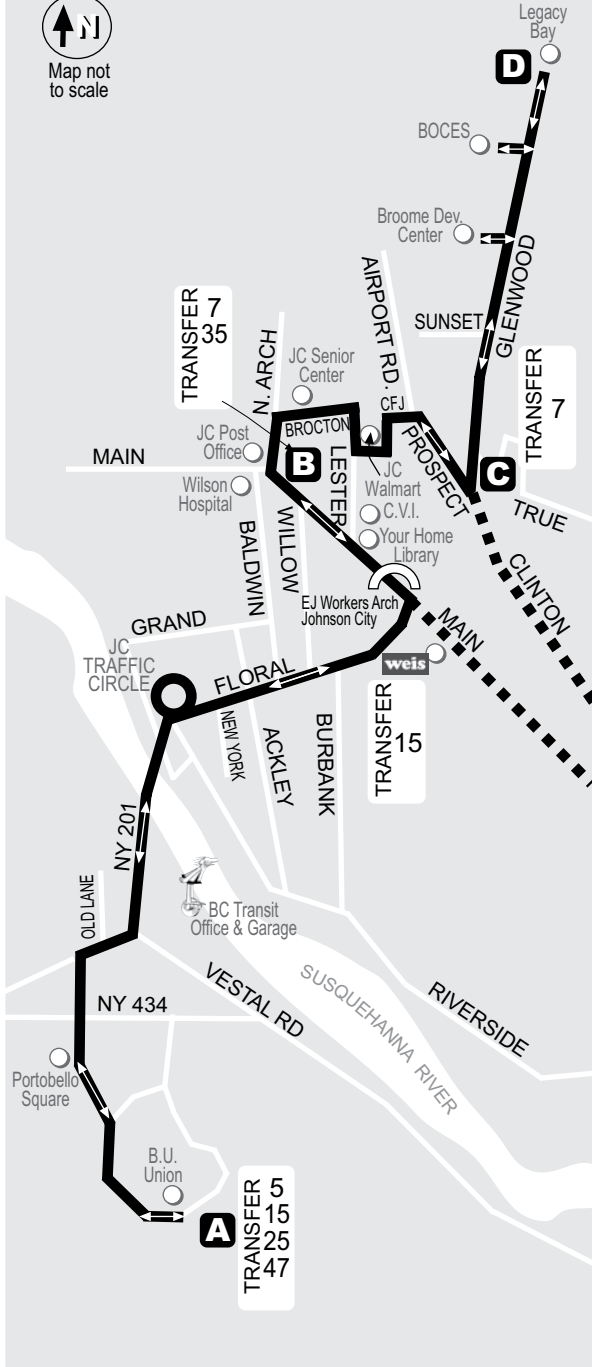

Map not to scale

INFORMATION:

B.C. Junction (Schedule Information)..... 778-1692
B.C. Transit Business Offices..... 763-4464
B.C. Lift (for persons with disabilities)..... 763-8747
B.C. Country (for persons living in rural areas of Broome County)..... 763-8747
Office for the Aging Mini Bus..... 763-8747
Broome Employment Center Transit Office... 778-6515
Website: www.ridebctransit.com

FARES:

- Standard Fare..... $1.50
- Under age 5 (accompanied by adult)..... FREE
- Senior Citizens age 65 and over* $0.75
- Medicare Card Holder* $0.75
- Persons with Disabilities* $0.75
  (Must show valid OFA, Disabled or BC Lift ID Card)
  *Monday - Friday: 9:15am to 3:15pm and after 6pm
  *All day Saturday and Sunday
- Transfers (valid for one [1] hour after time of issue)..... FREE
- 22 One-Ride Passes $30.00
- 31 Day Pass¹ $52.50
- 31 Day Pass¹ for elderly, persons with disabilities² $33.00
- 31 Day Pass¹ for students³ $33.00
- W.E.R.C. Pass ..... FREE

Working Employed parents Ride Cost-free.
Working parents with minor dependents may qualify for a free bus pass..... 778-6515

- ¹ All 31 Day Bus Passes are good for unlimited trips for 31 consecutive days after first use.
- ² Must have valid OFA, Disabled or BC Lift ID Card to qualify.
- ³ Students must show proof of full time status

Bus passes, ride cards and schedules may be obtained at the BC Junction, BC Transit Administrative Offices and weis markets. Discounted 12 Ride Pass for only $15.00 at weis markets.

LOSE SOMETHING? 763-4464

COMMENTS: Your comments are important to us. You may make your comments on comment cards available at all B.C. Transit offices and all buses. You may also call us at 763-4464, or submit comments online at www.ridebctransit.com.

17 Legacy Bay

- Binghamton University
- Floral Ave., Johnson City
- BOCES • JC Walmart
- Broome Developmental Center