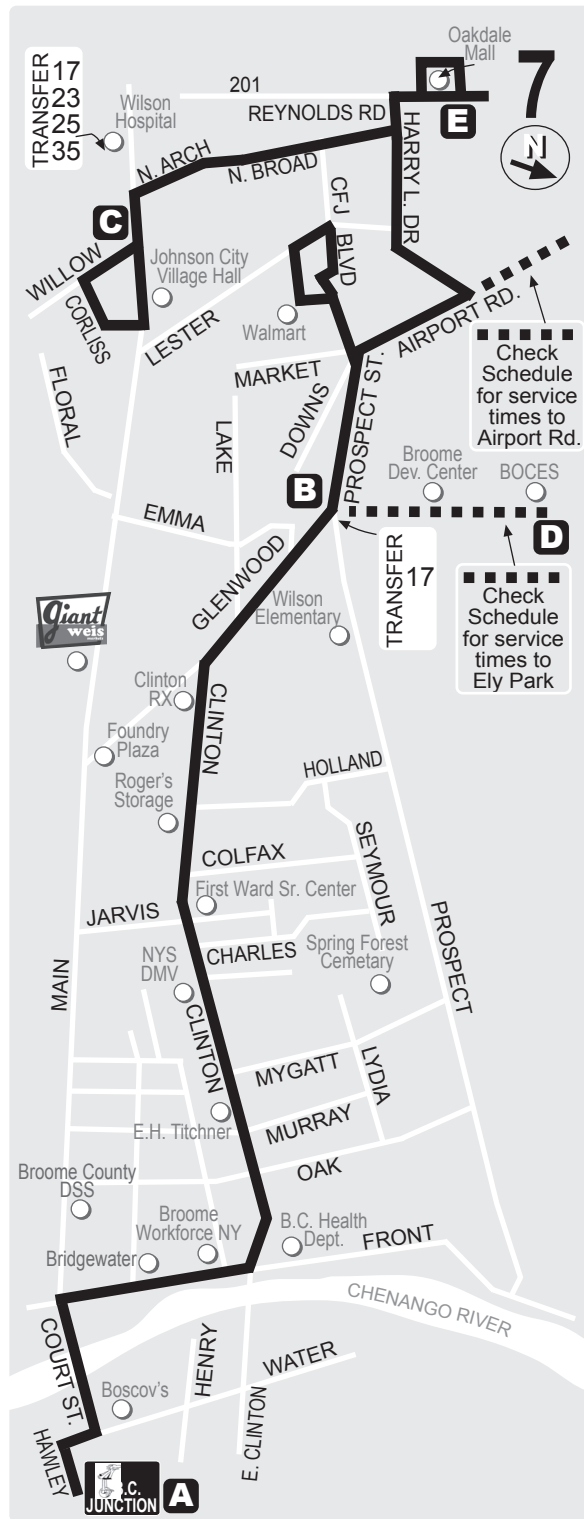

EFFECTIVE 6/28/10 - 8/10

7 Clinton St.

**Workforce NY
 First Ward Senior Center
 Airport Road Loop
 Downtown Johnson City
 Wilson Hospital
 JC Walmart**

EVENING & WEEKEND SERVICE
**Ely Park
 Broome Developmental Center
 Oakdale Mall**

EVENING SERVICE #7 CLINTON ST ELY PARK - OAKDALE MALL

BC JUNCTION A	PROSPECT & GLENWOOD B	ELY PARK D	OAKDALE MALL E	PROSPECT & GLENWOOD B	BC JUNCTION A
6:50	7:00	7:05 *	7:25	7:30	7:45
7:50	8:00	8:05 *	8:25	8:30	8:45
8:50	9:00	9:05 *	9:25	9:30	9:45

* - Serves Johnson City Walmart
 R - Service is on request - must be on bus
 AR - Airport Loop Service is on request - must call 778-1692 or 763-4464
 30 minutes before pick up or be on the bus
 Transfers accepted to/from #17 @ Prospect/Greenwood weekdays only

WEEKEND SERVICE #7 CLINTON ST ELY PARK - OAKDALE MALL

SATURDAY

BC JUNCTION A	PROSPECT & GLENWOOD B	ELY PARK D	OAKDALE MALL E	PROSPECT & GLENWOOD B	BC JUNCTION A
----	----	6:25	-----	6:30	6:45
6:50	7:00	7:05 *	7:25	7:30	7:45
7:50	8:00	8:05 *	8:25	8:30	8:45
8:50	9:00	9:05 *	9:25	9:30	9:45
9:50	10:00	10:05 *	10:25	10:30	10:45
10:50	11:00	11:05 *	11:25	11:30	11:45
11:50	12:00	12:05 *	12:25	12:30	12:45
12:50	1:00	1:05 *	1:25	1:30	1:45
1:50	2:00	2:05 *	2:25	2:30	2:45
2:50	3:00	3:05 *	3:25	3:30	3:45
3:50	4:00	4:05 *	4:25	4:30	4:45
4:50	5:00	5:05 *	5:25	5:30	5:45
5:50	6:00	6:05 *	6:25	6:30	6:45
6:50	7:00	7:05 *	7:25	7:30	7:45
7:50	8:00	8:05 *	8:25	8:30	8:45
8:50	9:00	9:05 *	R		