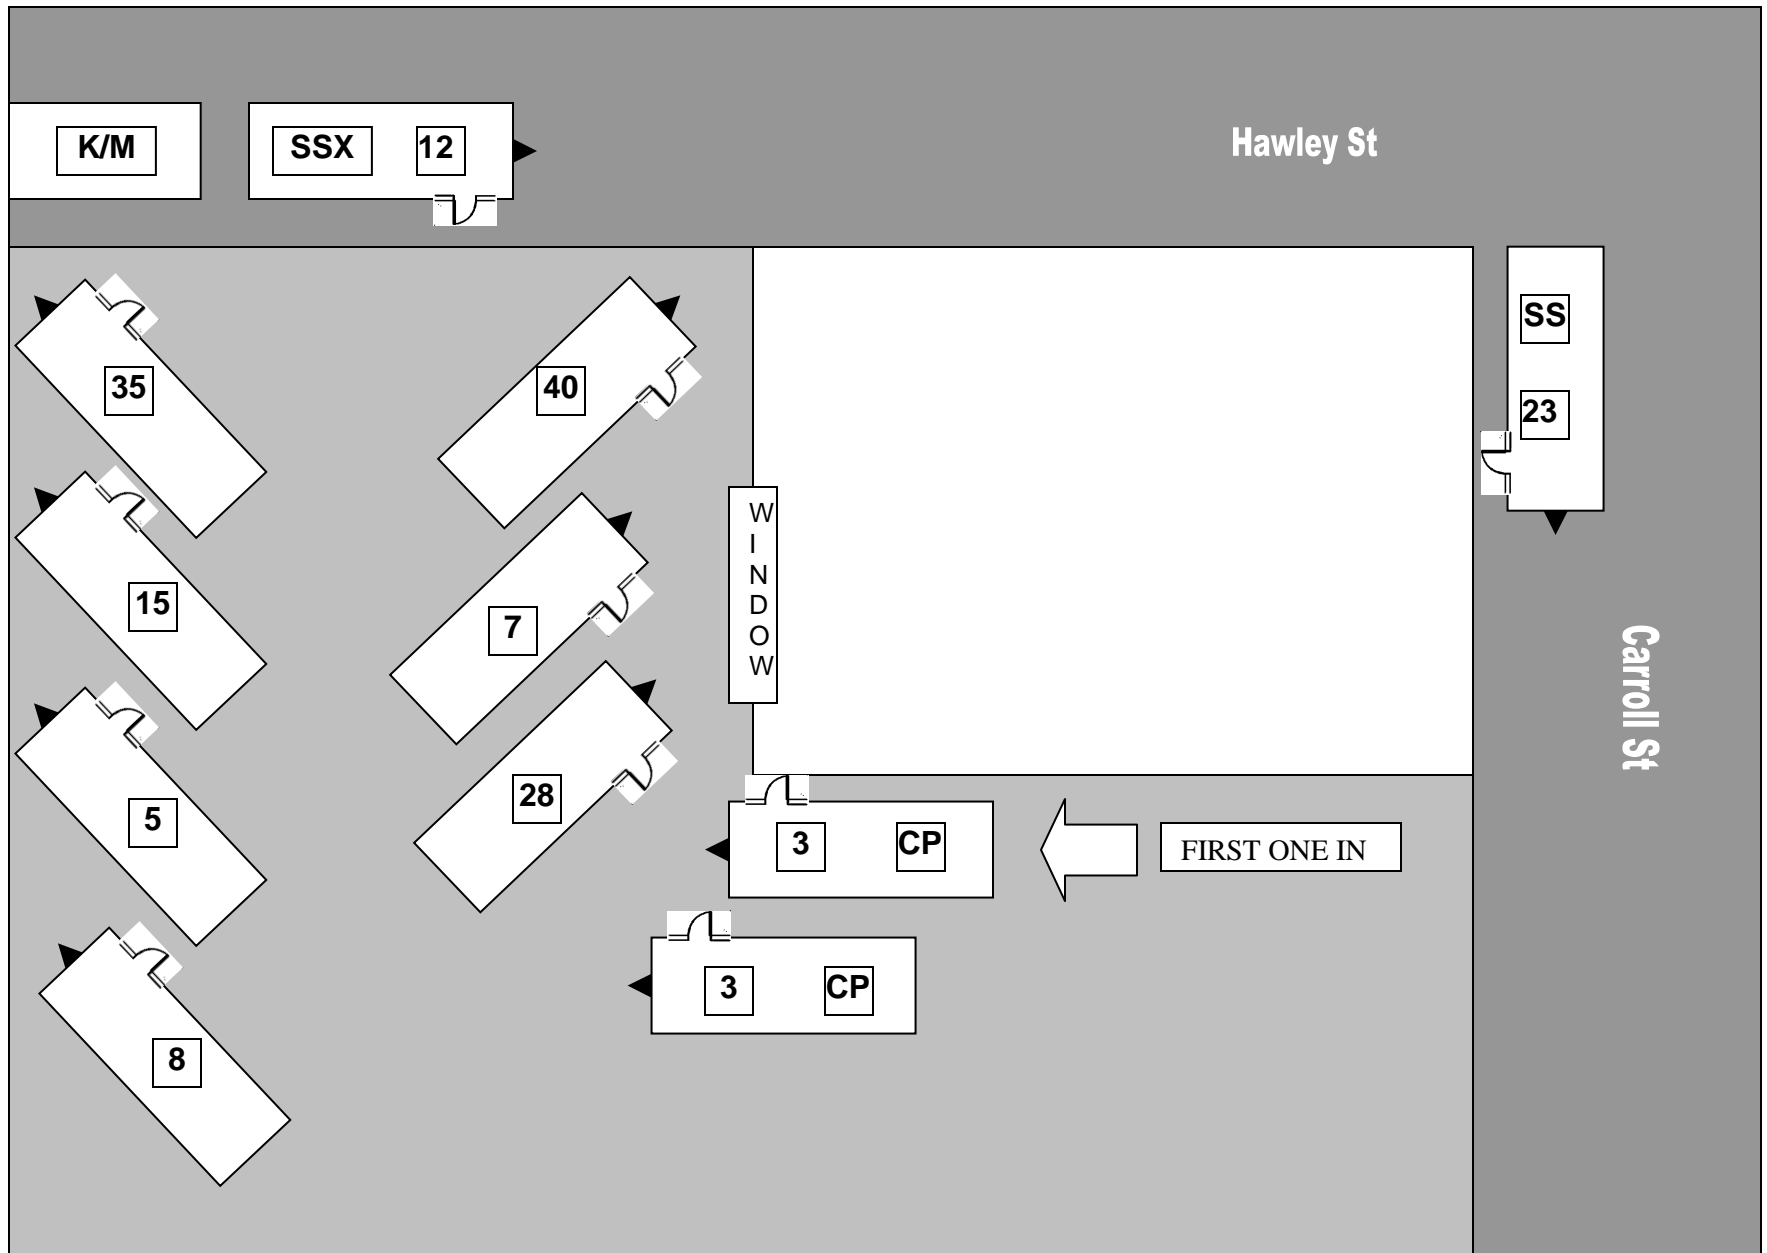

BROOME COUNTY TRANSIT BC JUNCTION BUS DOCKING

DAYTIME MONDAY - FRIDAY